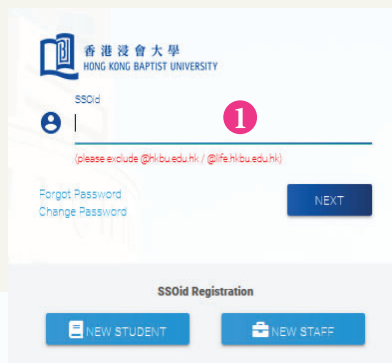

2

Click on the **“BU eLearning”** link.

3

Click either **“HKBU Moodle”** to login.

OR

Log into Moodle at <http://buelearning.hkbu.edu.hk>.
Click **HKBU Staff/Student Login**.

Enter your **1** SSOid and click “Next”