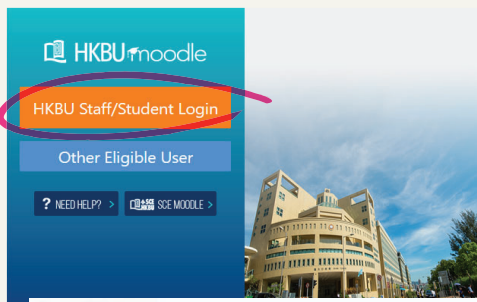

2

Click on the **“BU eLearning”** link.

3

Click either **“HKBU Moodle”** to login.

OR

Log into Moodle at <http://buelearning.hkbu.edu.hk>.
Click **HKBU Staff/Student Login**.

Enter your **1** SSOid and click “Next”